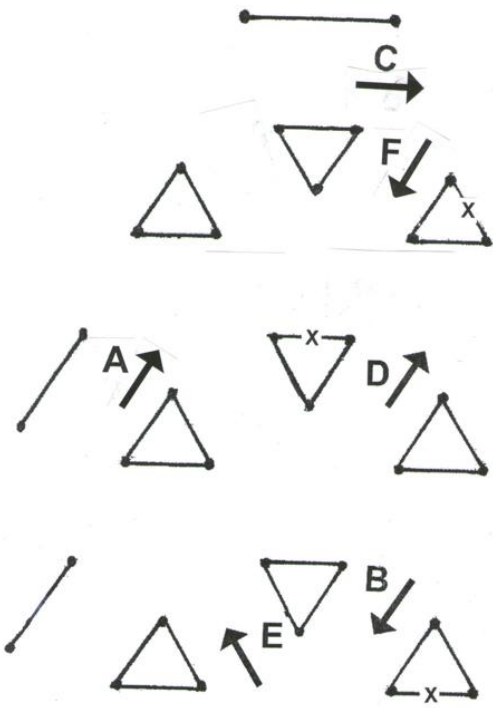

WINDSOR PARK EQUESTRIAN CLUB

4 September 2022

1 TRIANGLES