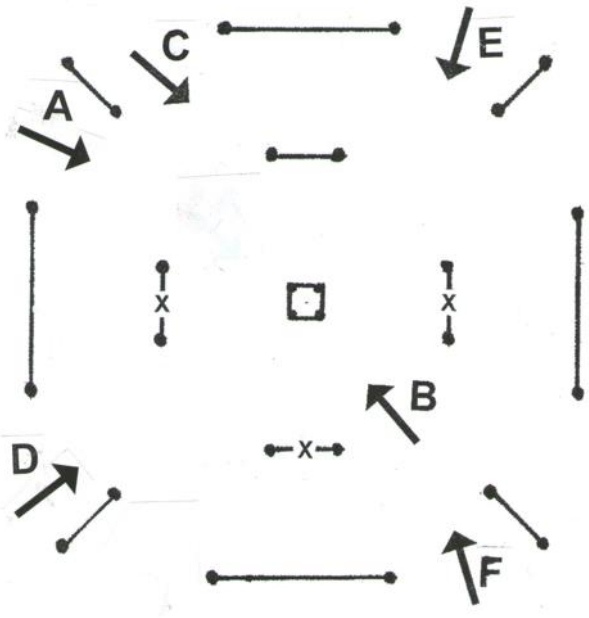

WINDSOR PARK EQUESTRIAN CLUB

4 September 2022

1 TRIANGLES

2 DIAMOND

X - KNOCK DOWNS - 3