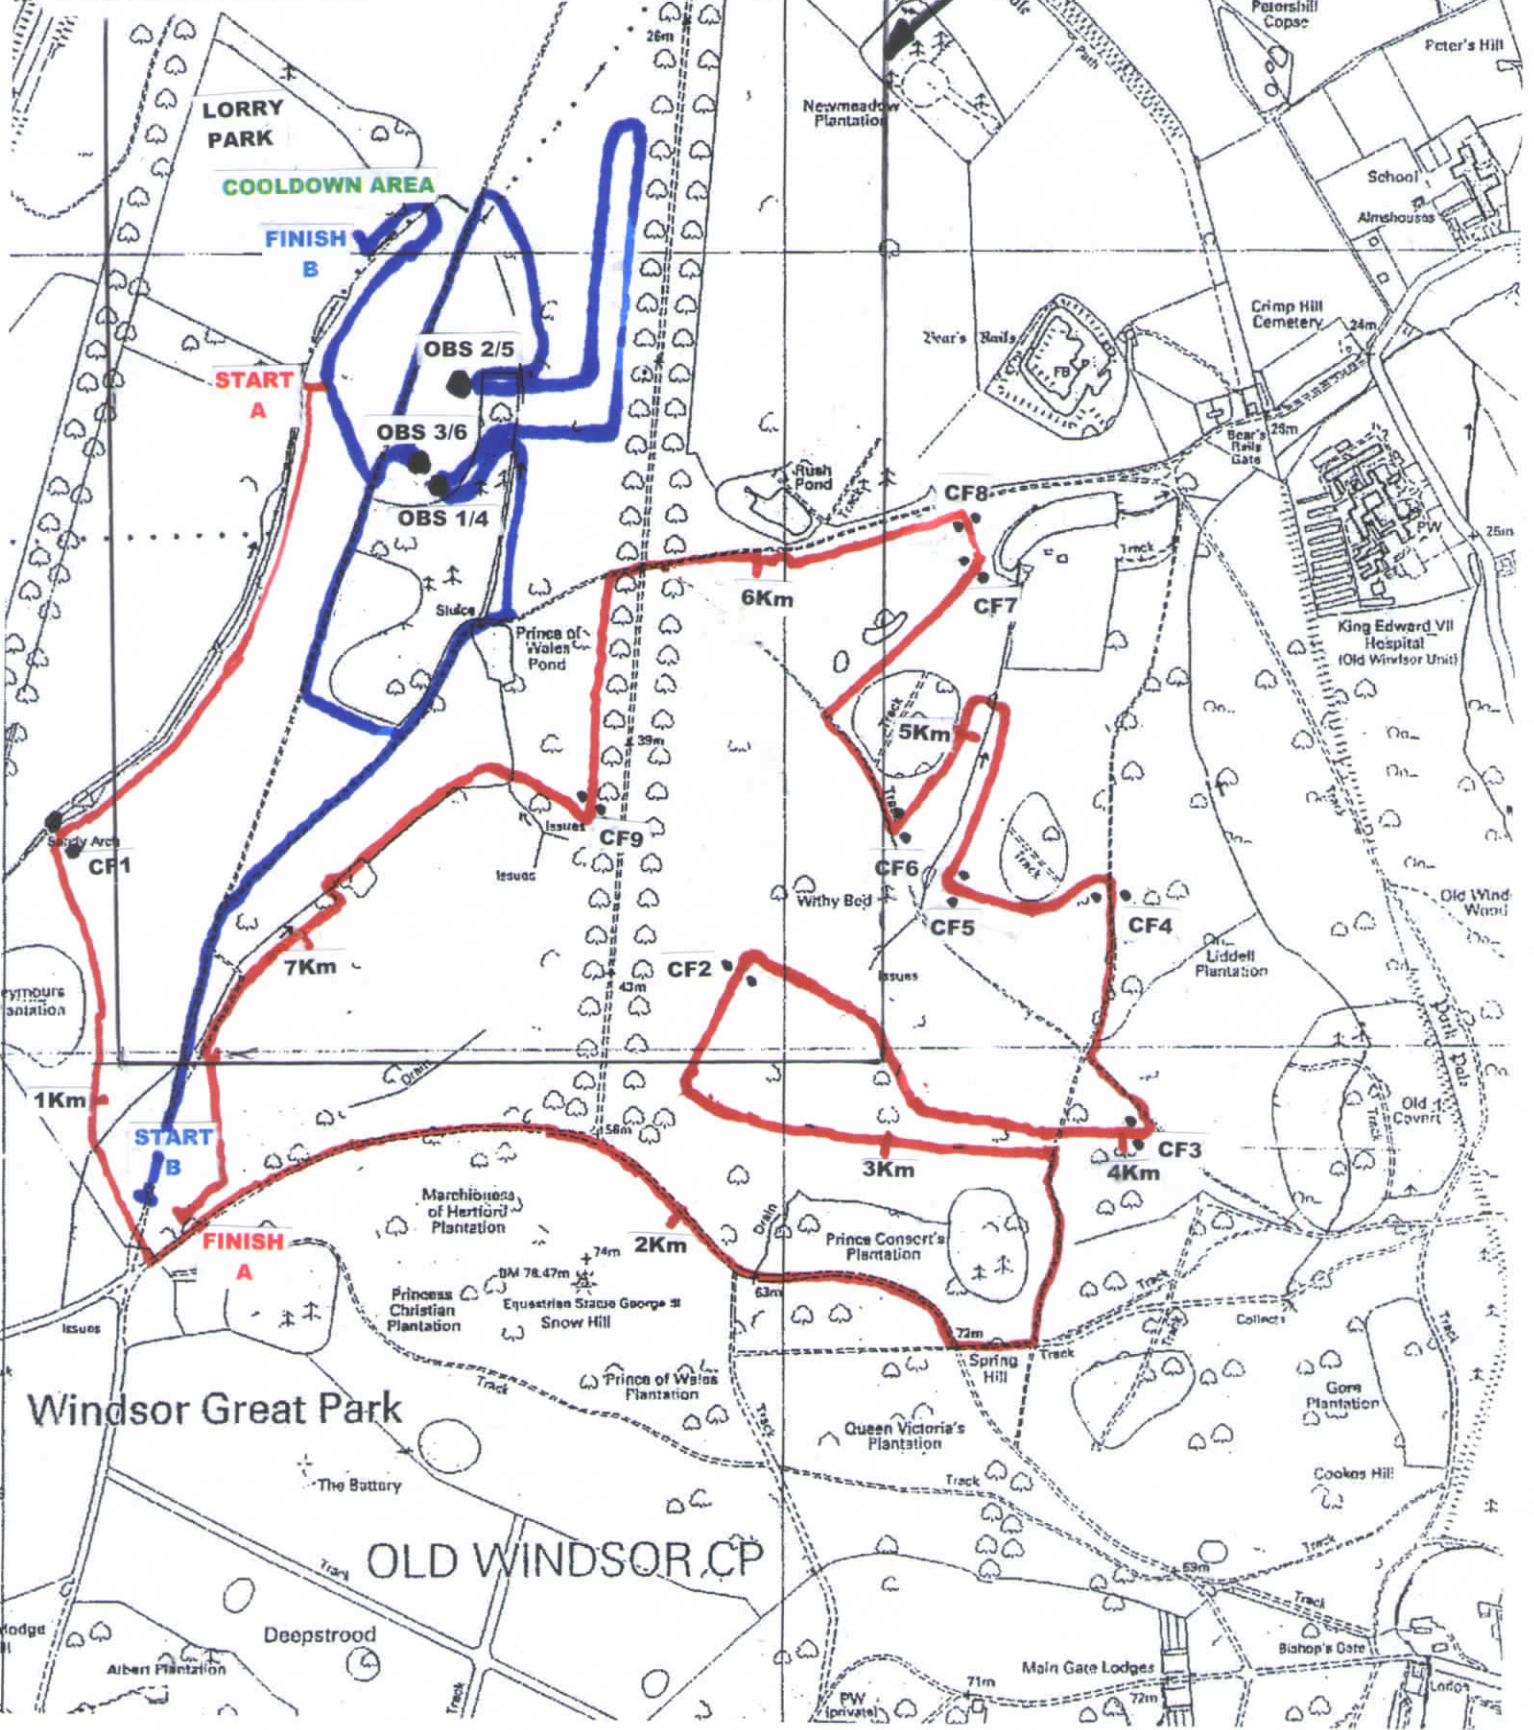

Windsor Park Equestrian Club

5th Event Marathon Sunday 30th July 2023

Section A of 7.5Km, 9 Compulsory flags

Section B - 7 Km with Comp Flags &

3 Obstacles each driven twice.

14 Compulsory flags

**FOR SECT B
DETAIL SEE
LARGE SCALE
MAP**

**KEEP OFF ALL MOWN GRASS UNLESS
YOU ARE DIRECTED TO DO SO.**

Windsor Park Equestrian Club

Marathon Course

Sunday 30th July 2023

DETAIL OF SECTION B

THREE OBSTACLES DRIVEN TWICE
NOTE THE COMPULSORY FLAGS AS
MOST ARE DRIVEN TWICE

THE FIRST PART IS COLOURED **BLUE**
AND FINAL PART IS COLOURED **GREEN**

FROM SECTION B START

WINDSOR PARK EQUESTRIAN CLUB

30 July 2023

THE CORNER 1/4

2/5 THE SQUARE

X - KNOCK DOWNS - 3

3/6 THE BOXES

X - KNOCK DOWNS - 3

X - KNOCK DOWNS - 3