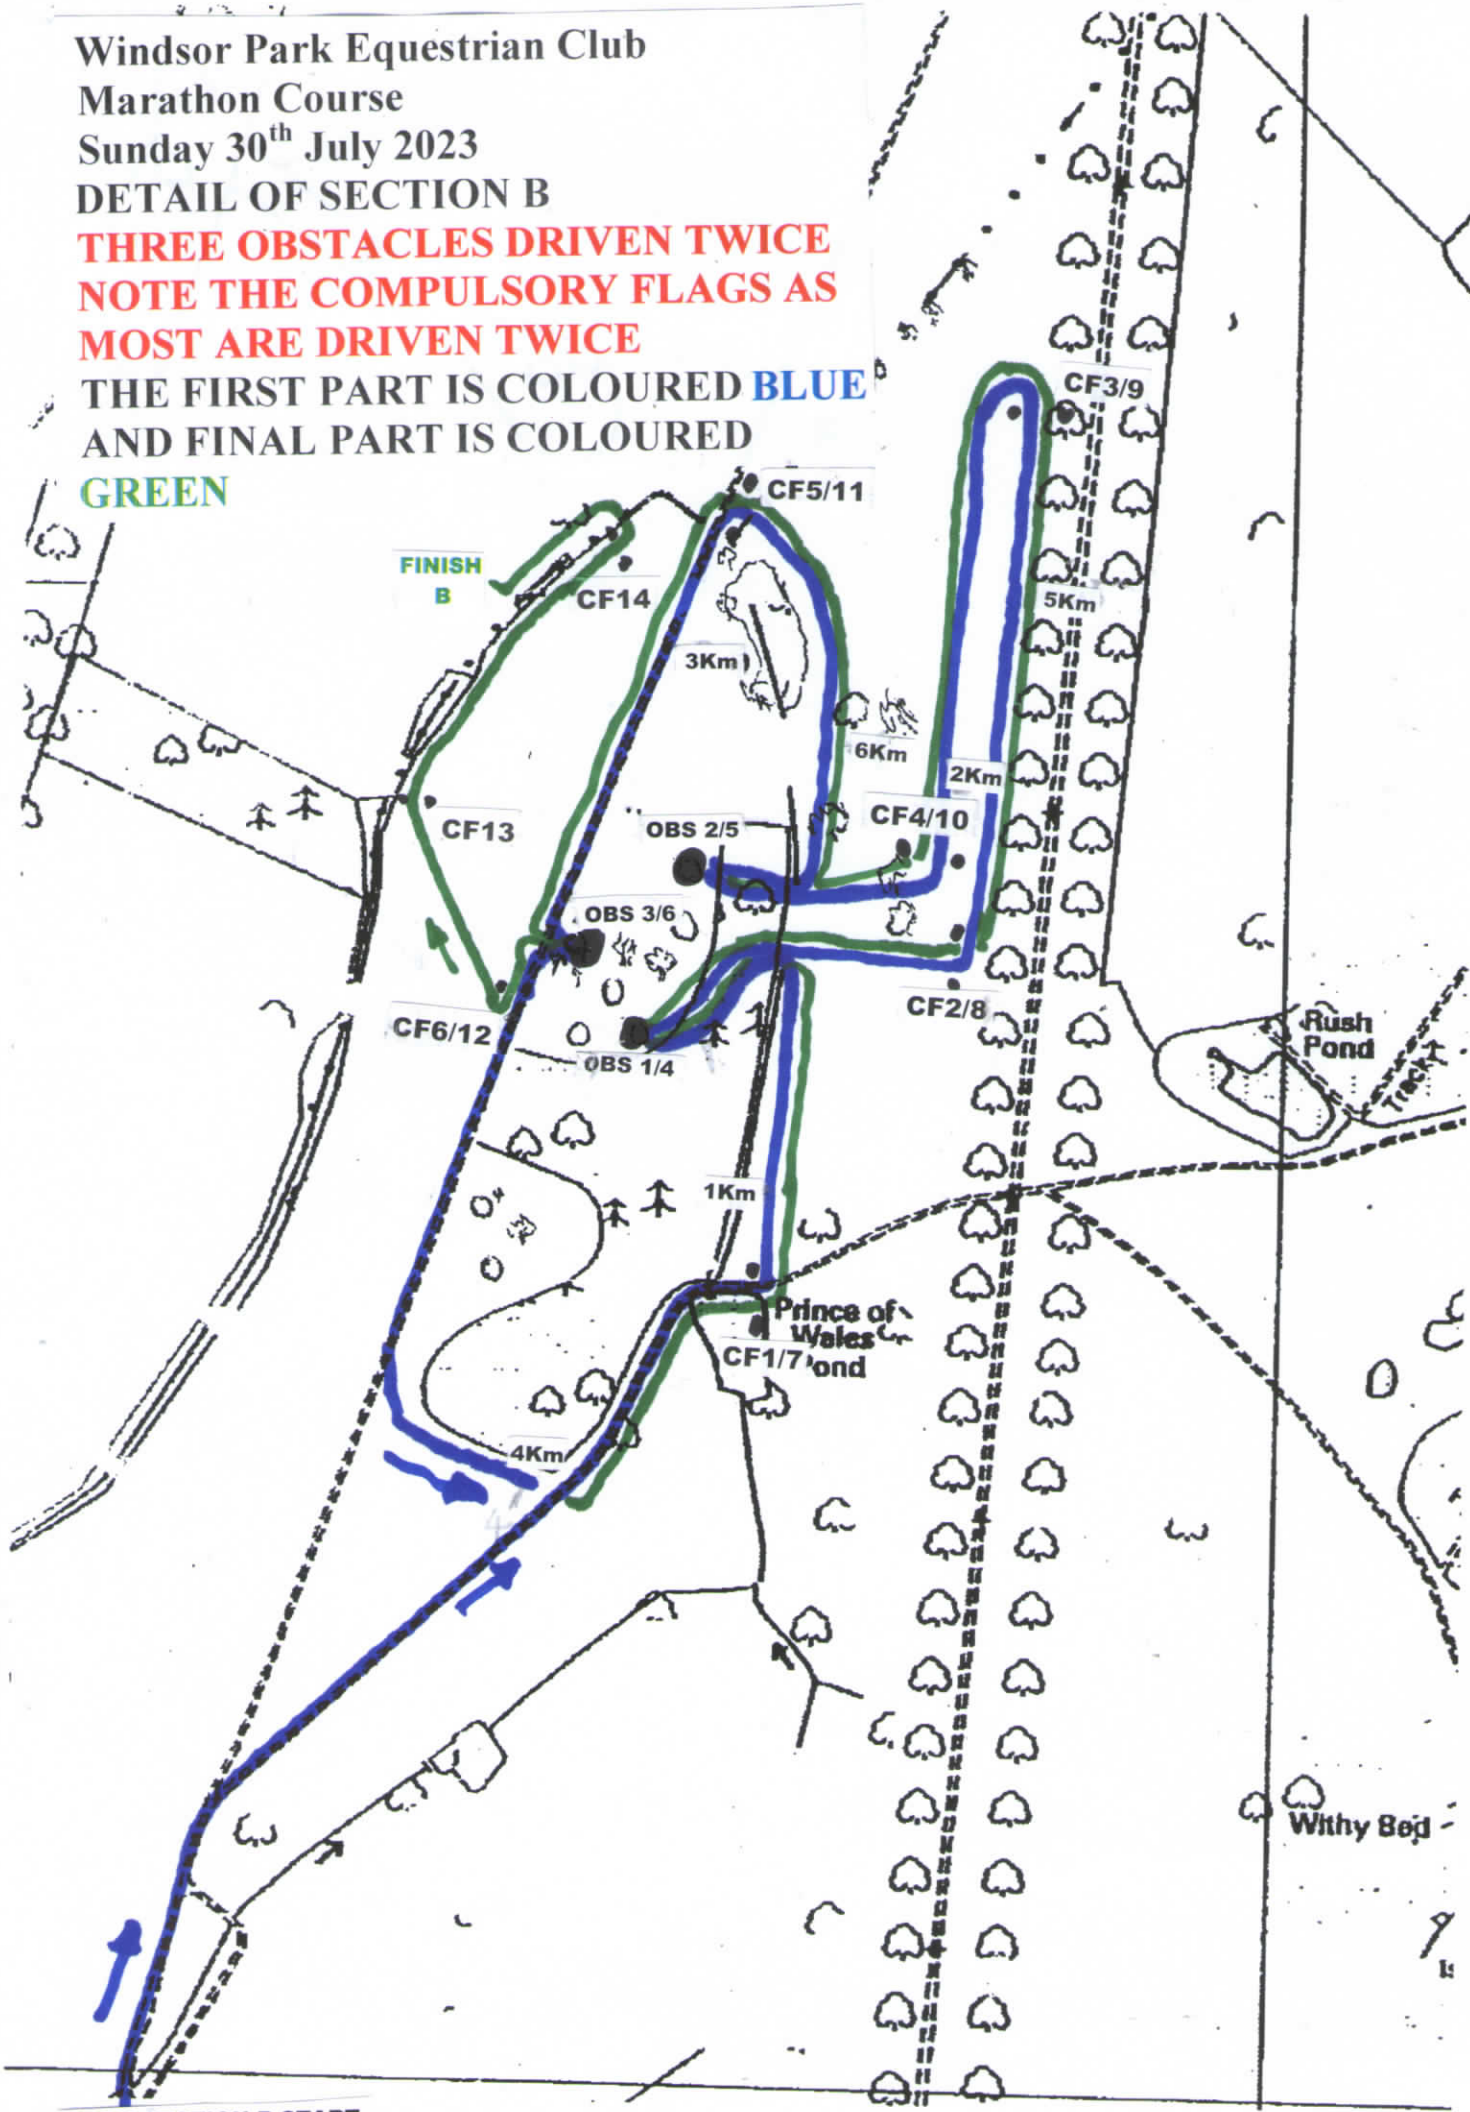

Windsor Park Equestrian Club

5th Event Marathon Sunday 30th July 2023

Section A of 7.5Km, 9 Compulsory flags

Section B - 7 Km with Comp Flags &

3 Obstacles each driven twice.

14 Compulsory flags

**FOR SECT B
DETAIL SEE
LARGE SCALE
MAP**

**KEEP OFF ALL MOWN GRASS UNLESS
YOU ARE DIRECTED TO DO SO.**

Windsor Park Equestrian Club

Marathon Course

Sunday 30th July 2023

DETAIL OF SECTION B

THREE OBSTACLES DRIVEN TWICE
NOTE THE COMPULSORY FLAGS AS
MOST ARE DRIVEN TWICE

THE FIRST PART IS COLOURED **BLUE**
AND FINAL PART IS COLOURED **GREEN**

FROM SECTION B START

WINDSOR PARK EQUESTRIAN CLUB

30 July 2023

THE CORNER 1/4

2/5 THE SQUARE

X - KNOCK DOWNS - 3

3/6 THE BOXES

X - KNOCK DOWNS - 3

X - KNOCK DOWNS - 3