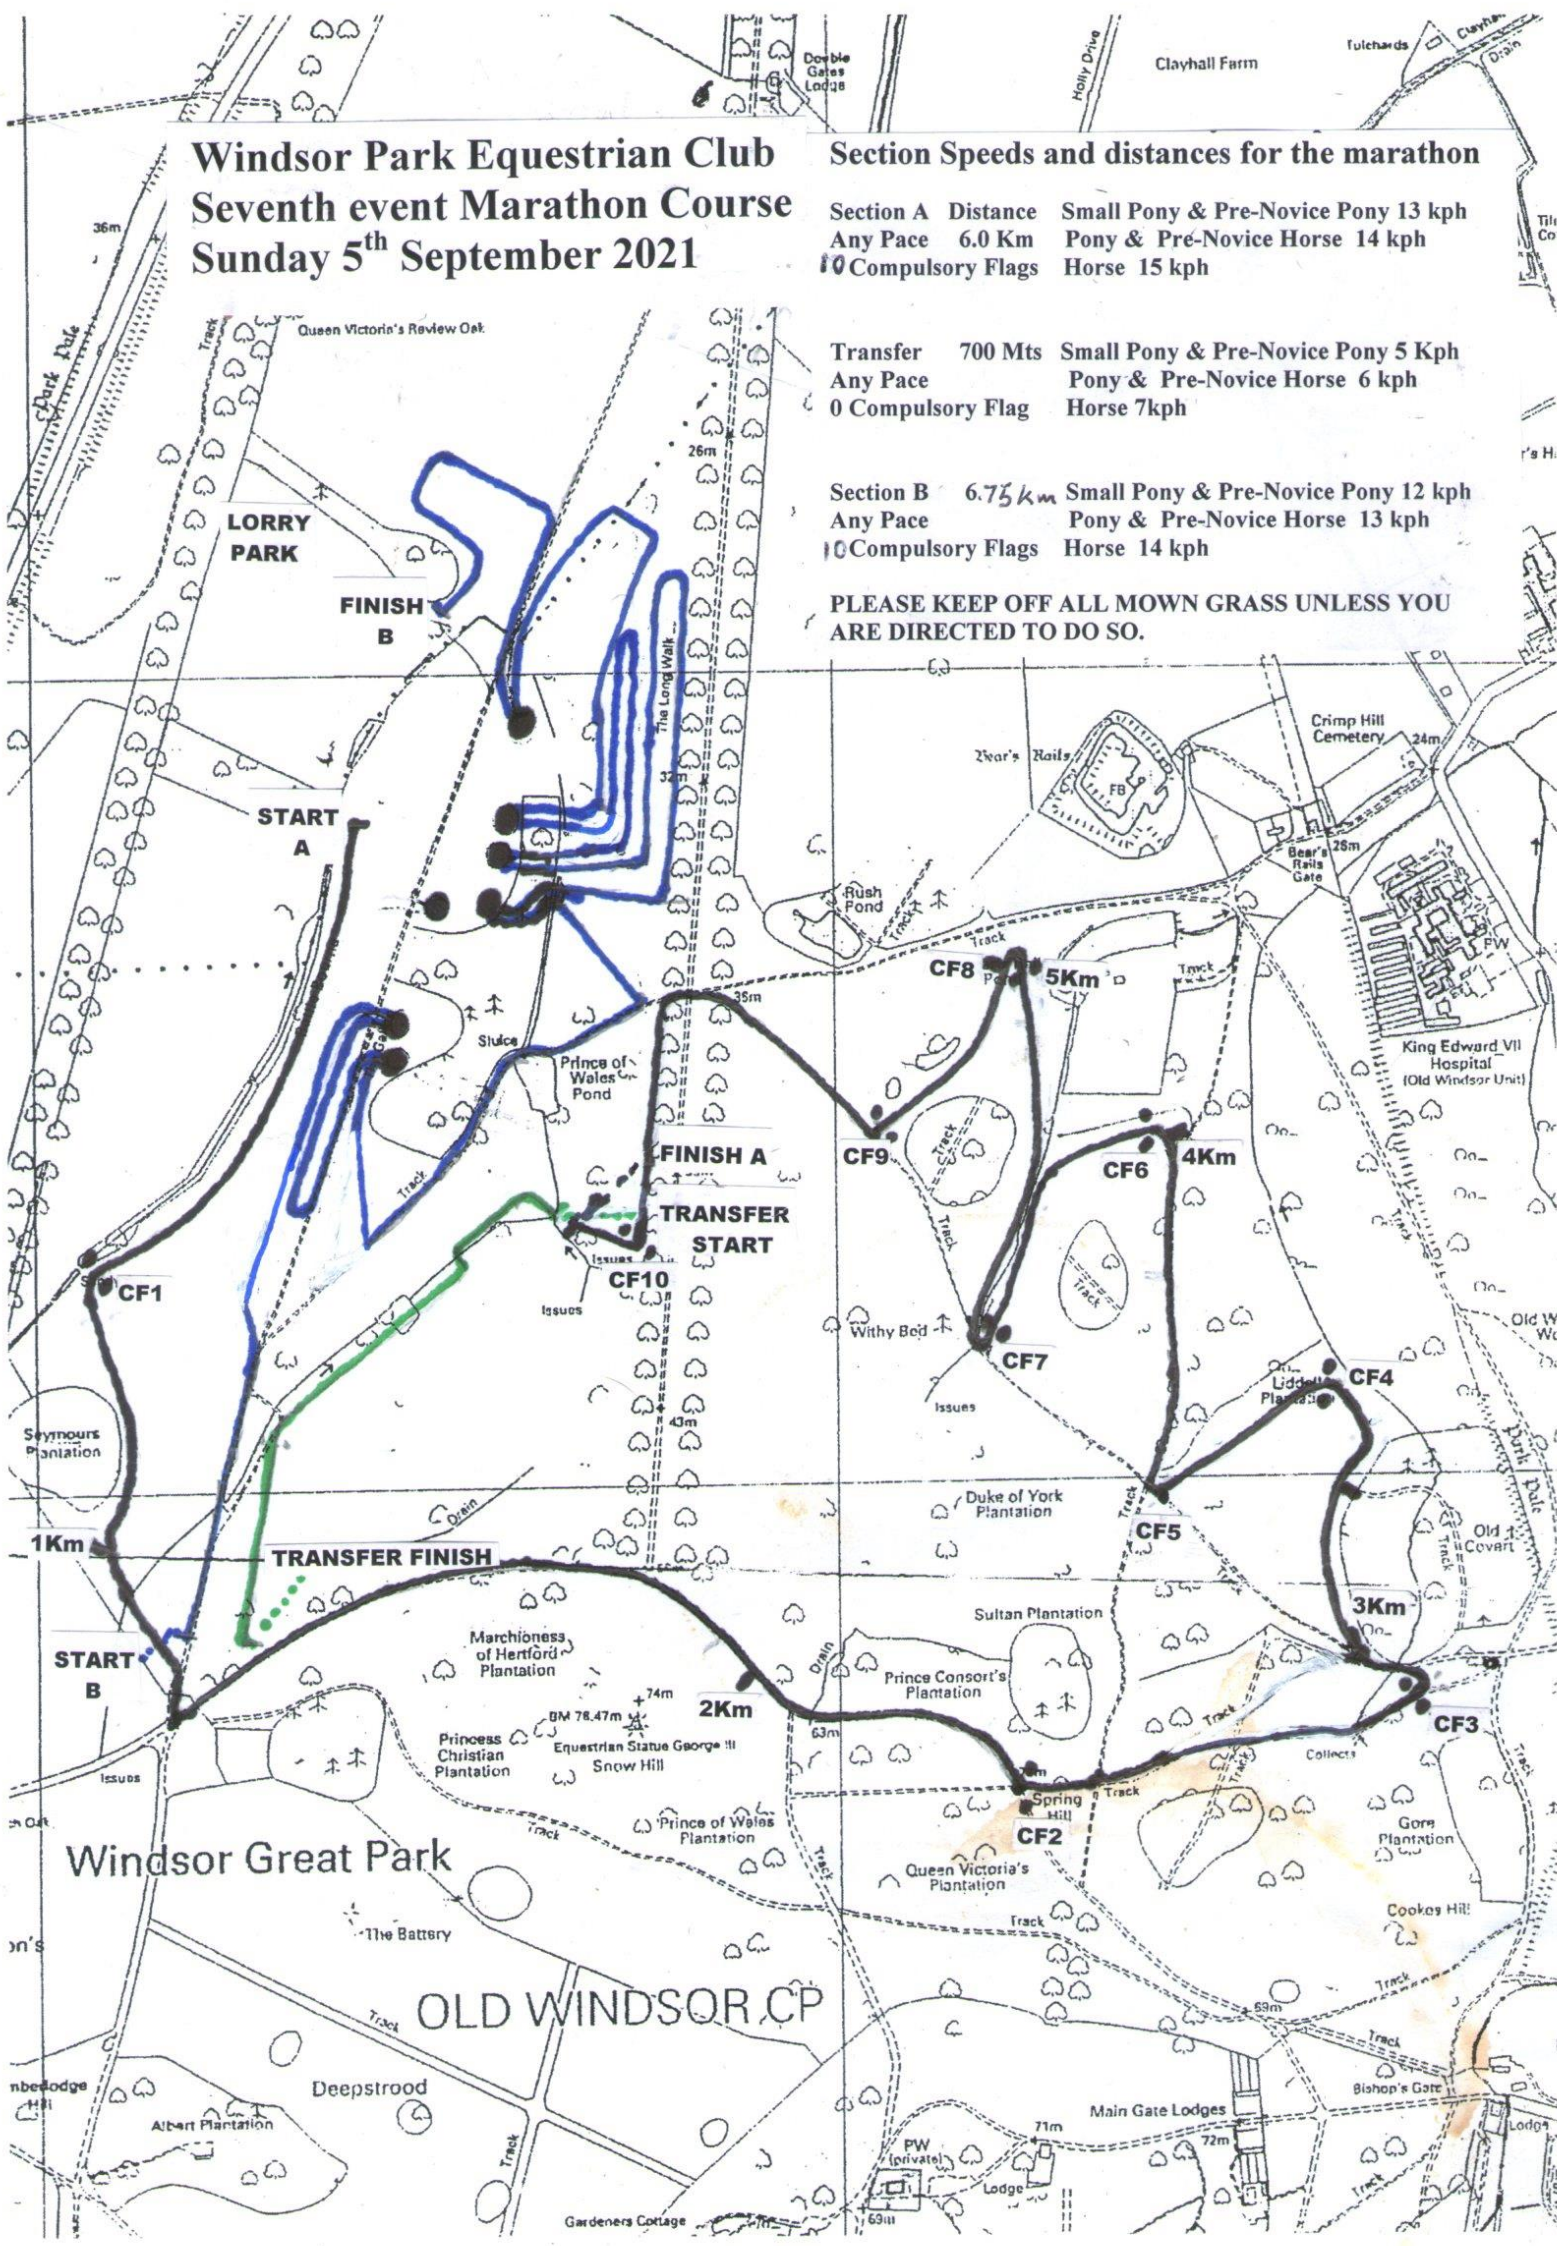

Windsor Park Equestrian Club Seventh event Marathon Course Sunday 5th September 2021

Section Speeds and distances for the marathon

Section A Distance Small Pony & Pre-Novice Pony 13 kph
Any Pace 6.0 Km Pony & Pre-Novice Horse 14 kph
10 Compulsory Flags Horse 15 kph

Transfer 700 Mts Small Pony & Pre-Novice Pony 5 Kph
Any Pace Pony & Pre-Novice Horse 6 kph
0 Compulsory Flag Horse 7kph

Section B 6.75 km Small Pony & Pre-Novice Pony 12 kph
Any Pace Pony & Pre-Novice Horse 13 kph
10 Compulsory Flags Horse 14 kph

PLEASE KEEP OFF ALL MOWN GRASS UNLESS YOU ARE DIRECTED TO DO SO.