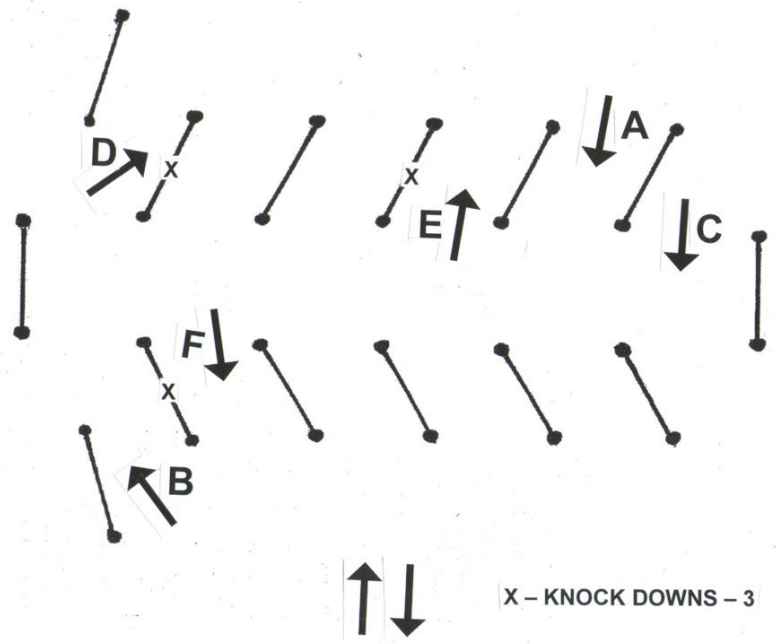

WINDSOR PARK EQUESTRIAN CLUB

4 - 5 SEPTEMBER 2021

1 HERRING BONE