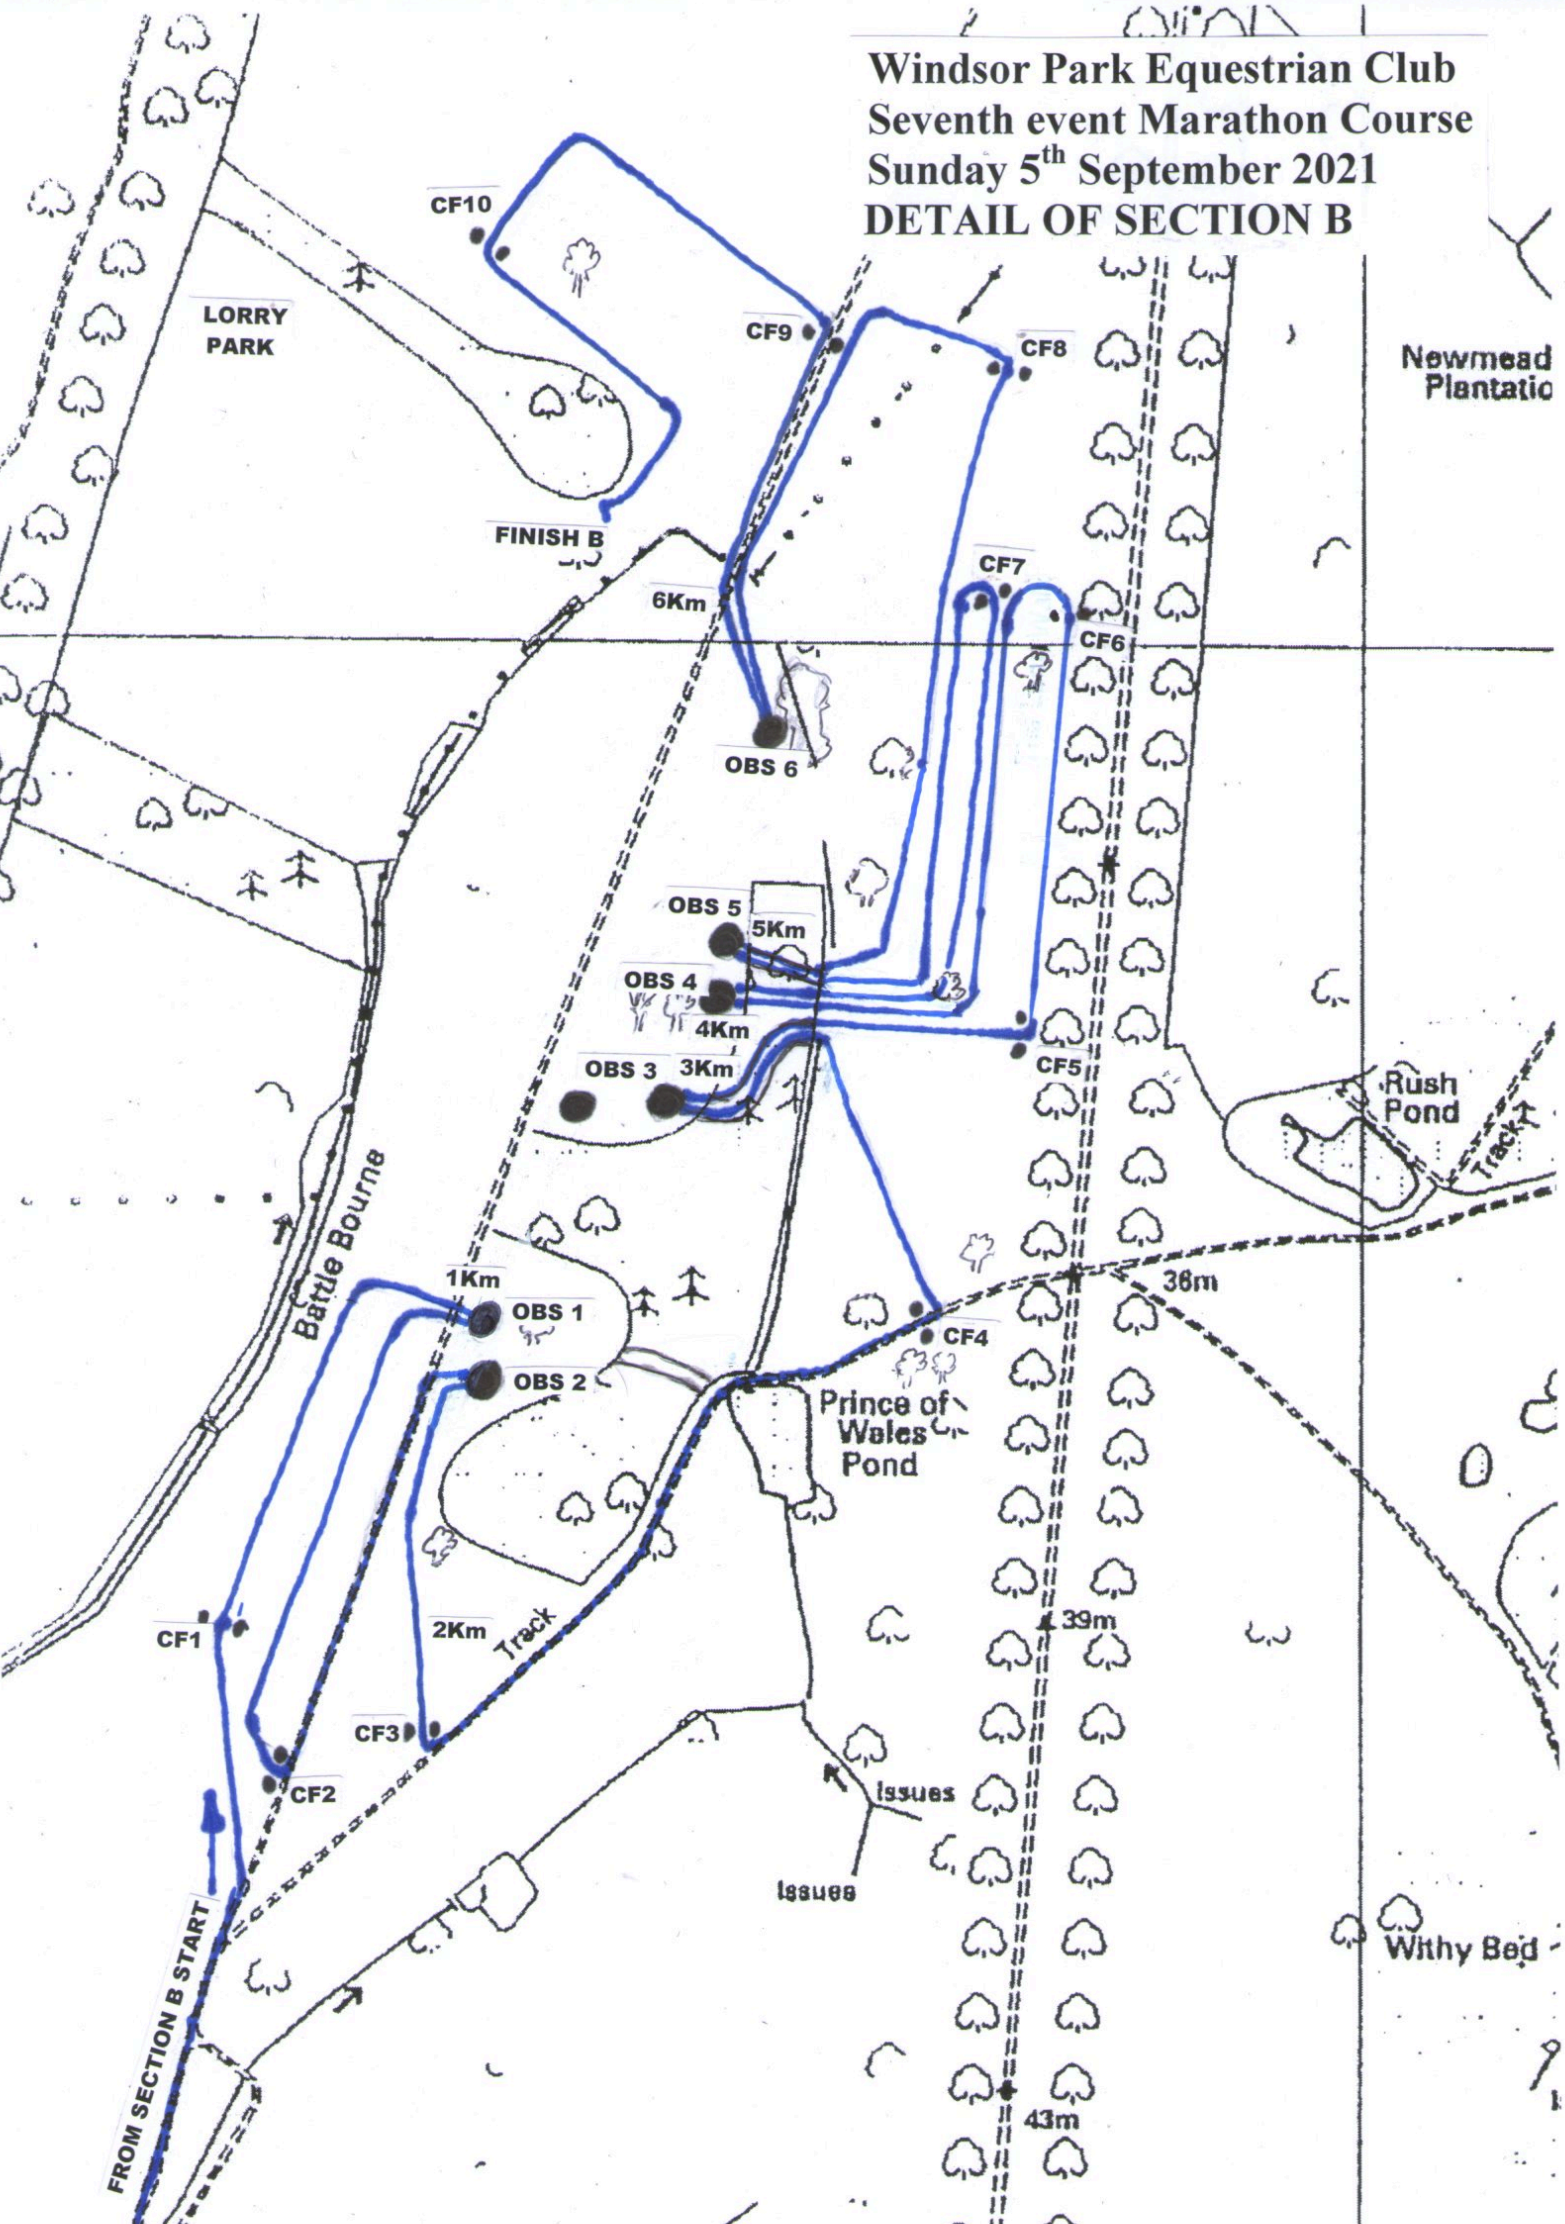

Windsor Park Equestrian Club
Seventh event Marathon Course
Sunday 5th September 2021
DETAIL OF SECTION B