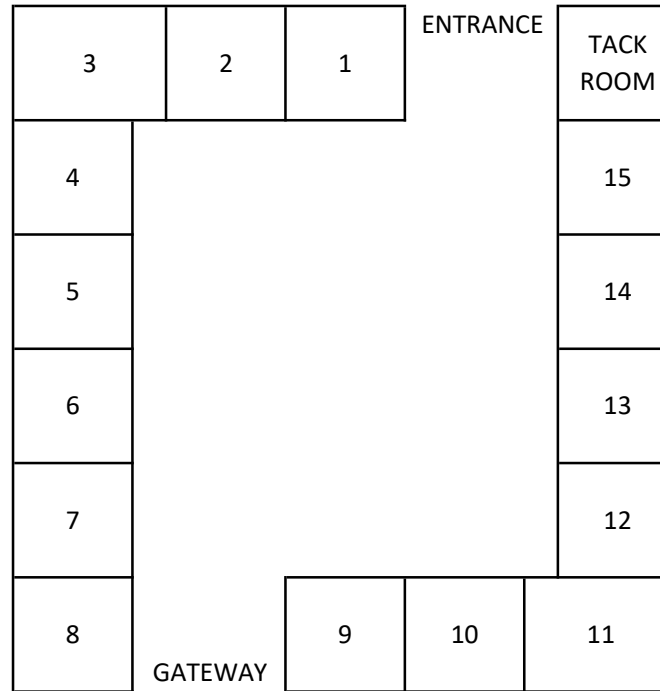

Mid Sussex Riding Club Camp

Saturday, July 17, 2021 - STABLE ALLOCATION

STABLE	OWNER/RIDER
1	Jane Anderson
2	Jo Upton
3	Katherine Sullivan
4	Kelly Bird
5	Vicky Bassett
6	Morgan Ford-Osbourne
7	Janine Northeast
8	Louise Brown
9	Sally Abbott
10	Natsha Chappell
11	Liane Richardson
12	Katie Gilmour
13	Mark Simper
14	Helen Brown
15	Emma Brown